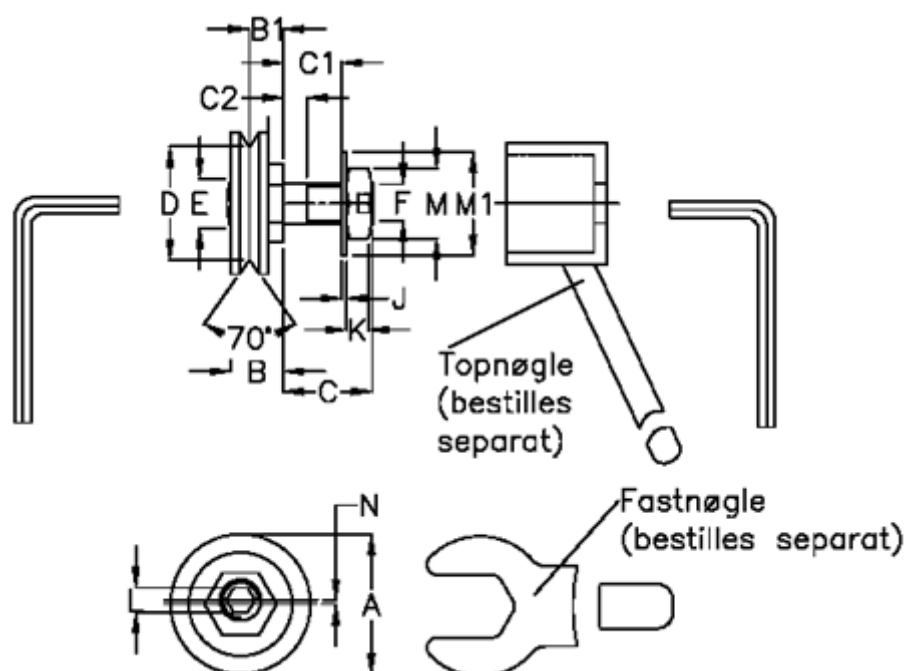

Article number: 0571512580

Description: Hepco GV3 bearing GLJ 580 E
Slimline With Long Stud

Measures

a = 58.0	F = M14 x 1,5
B = 22.8	J = 1.60
B1 = 14.3	K = 8.0
C = 30	L = 6.0
C1 = 20.4	M = 22
C2 = 7.9	M1 = 28
D = 46.08	N = 1.50
E = 23.5	Weight kg/1000 = 0.280